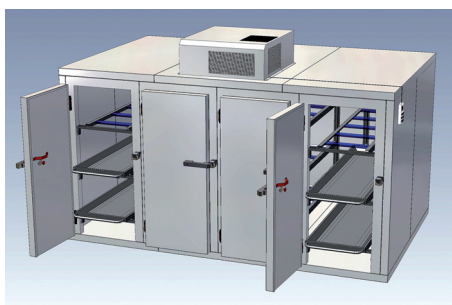

# Morgue refrigeration unit with big doors 3-levels KZM 40/300 - KZM 40/1500

Morgue refrigeration unit KZM 40/300  
To storage 3 body trays in 3 levels  
1 Door 680 x 1700 mm  
Made of 80 mm CFC –free polyurethane rigid  
Foam, coated outside steel  
Dimensions W/D/H: 1210 x 2260 x 1960  
Article No.: 040.010.020

Morgue refrigeration unit KZM 40/600  
To storage 6 body trays in 3 levels  
2 Doors 680 x 1700 mm  
Made of 80 mm CFC –free polyurethane rigid  
Foam, coated outside steel  
Dimensions W/D/H: 1910 x 2260 x 1960  
Article No.: 040.010.030

Morgue refrigeration unit KZM 40/900  
To storage 9 body trays in 3 levels  
3 Doors 680 x 1700 mm  
Made of 80 mm CFC –free polyurethane rigid  
Foam, coated outside steel  
Dimensions W/D/H: 2960 x 2260 x 1960  
Article No: 040.010.040

Morgue refrigeration unit KZM 40/1200  
To storage 12 body trays in 3 levels  
4 Doors 680 x 1700 mm  
Made of 80 mm CFC –free polyurethane rigid  
Foam, coated outside steel  
Dimensions W/D/H: 3660 x 2260 x 1960  
Article No.: 040.010.050