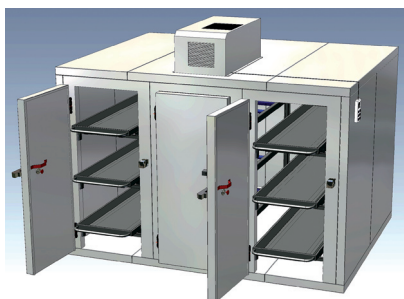

# Morgue refrigeration unit with big doors 3-levels KZM 40/300 - KZM 40/1500

Morgue refrigeration unit KZM 40/300  
To storage 3 body trays in 3 levels  
1 Door 680 x 1700 mm  
Made of 80 mm CFC –free polyurethane rigid  
Foam, coated outside steel  
Dimensions W/D/H: 1210 x 2260 x 1960  
Article No.: 040.010.020

Morgue refrigeration unit KZM 40/600  
To storage 6 body trays in 3 levels  
2 Doors 680 x 1700 mm  
Made of 80 mm CFC –free polyurethane rigid  
Foam, coated outside steel  
Dimensions W/D/H: 1910 x 2260 x 1960  
Article No.: 040.010.030

Morgue refrigeration unit KZM 40/900  
To storage 9 body trays in 3 levels  
3 Doors 680 x 1700 mm  
Made of 80 mm CFC –free polyurethane rigid  
Foam, coated outside steel  
Dimensions W/D/H: 2960 x 2260 x 1960  
Article No: 040.010.040

Morgue refrigeration unit KZM 40/1200  
To storage 12 body trays in 3 levels  
4 Doors 680 x 1700 mm  
Made of 80 mm CFC –free polyurethane rigid  
Foam, coated outside steel  
Dimensions W/D/H: 3660 x 2260 x 1960  
Article No.: 040.010.050